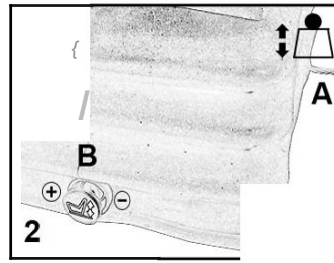

hava tahliye olur.

adjusted automatically. When you pull the lever, the air discharges indicator.