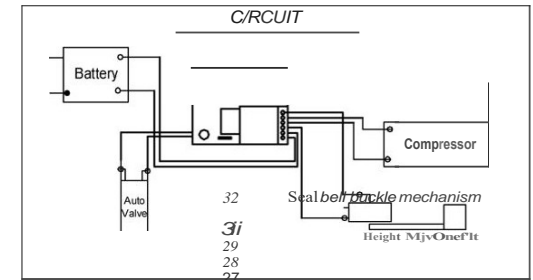

(EN) -Adjust your headrest according to yourself.

Part No	Part Name
58	Rubber Cover Center Piece
57	Valve
56	Horizontal Suspension Plastic
55	Horizontal Suspension Switch Plastic
54	Horizontal Suspension Switch Spring
53	Top Fixing Frame
52	Suspension Lock Frame
51	Rubber Cover
50	Compressor
49	Bottom Fixing Plate
48	Compressor Locker Clamps
47	Height Adjustment Spindle Plastic
46	Compressor Tilt Gear
45	Rubber Stopper
44	External Shearing
43	Height Adjustment Spindle Plastic
42	Plastic Roller
41	Profile Stopper
40	Air Spring
39	Seat Shock Absorber
38	Horizontal Shock Absorber
37	Slideway Adjustment Lever
36	M8x25 Bolt
35	Slideway Female
34	M8x25 Bolt
33	Slideway Male
32	M8x15 Bolt
31	Seat Belt Switch
30	Micro Switch
29	Slideway Springs
28	Seat Inner Plastic
27	Seat Cushion Foam
26	Polyurethane Armrest Right
25	Plastic Cover Right
24	Armrest Frame Right
23	Backrest Foam
22	Backrest Extension Foam
21	Backrest Extension Plastic
20	Backrest Extension Frame
19	Backrest Spring
18	Backrest Inner Plastic
17	Backrest Frame
16	Backrest Frame
15	Backrest Frame
14	Backrest Frame
13	Backrest Frame
12	Backrest Frame
11	Backrest Frame
10	Backrest Frame
9	Backrest Frame
8	Backrest Frame
7	Backrest Frame
6	Backrest Frame
5	Backrest Frame
4	Backrest Frame
3	Backrest Frame
2	Backrest Frame
1	Backrest Frame