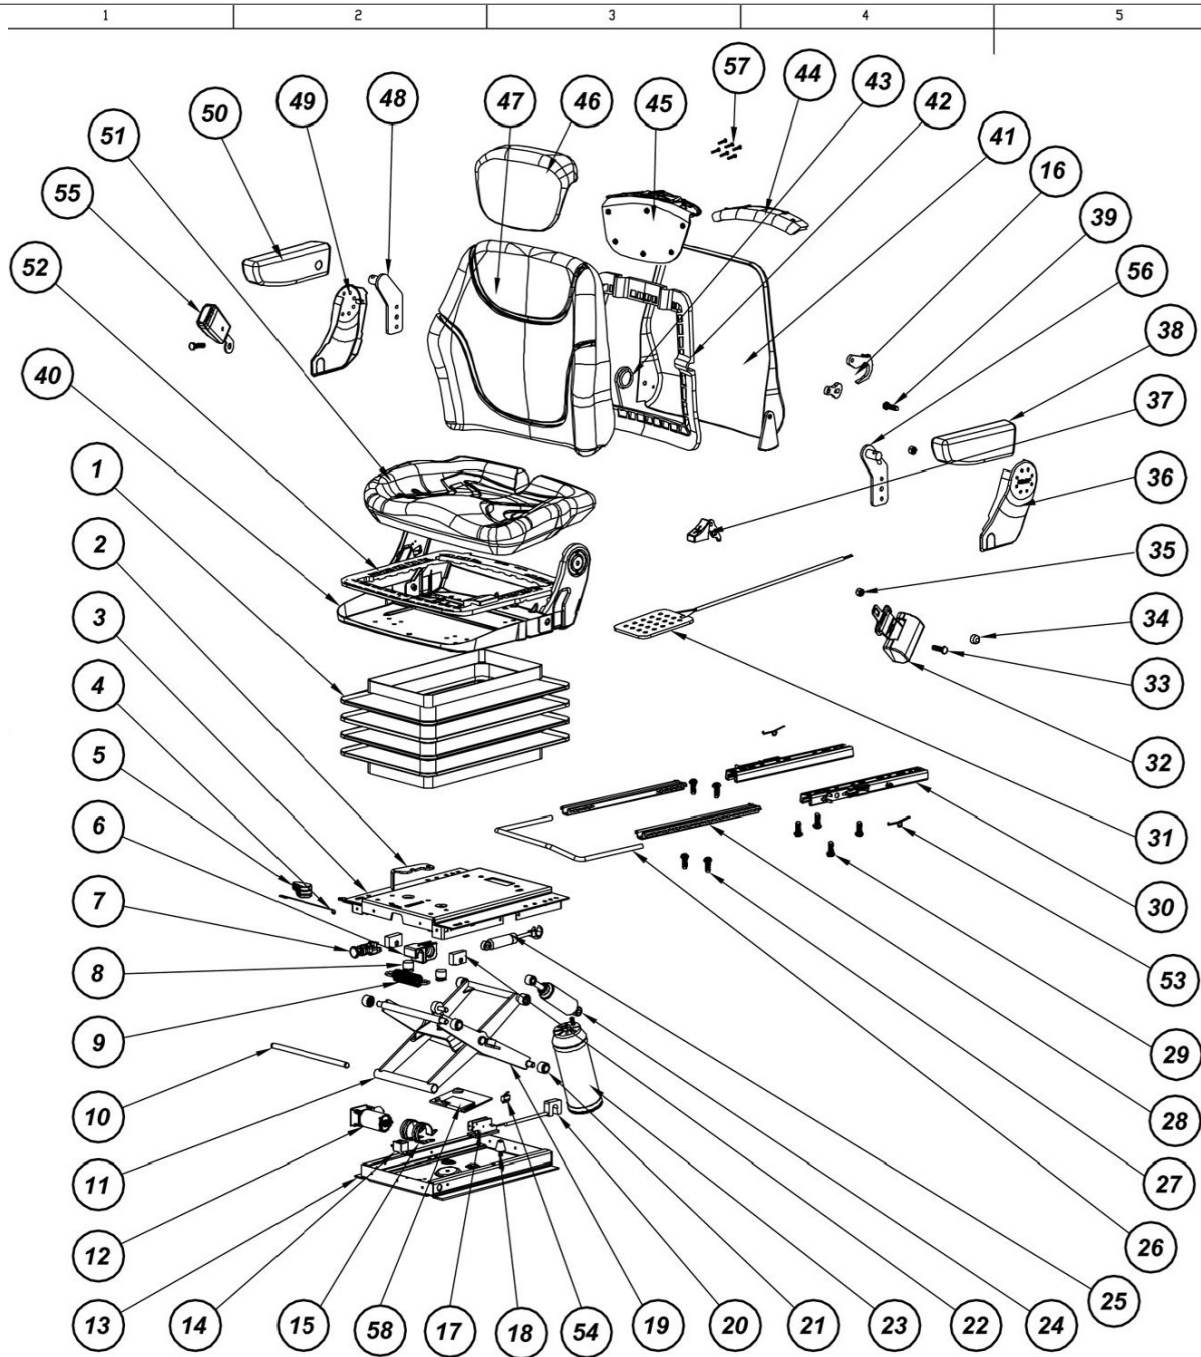

(TR) yapın1z.  
 (EN) - Do assembly with suitable capscrews which is MS or M10

hava tahliye olur.

adjusted automatically. When you pull the lever, the air discharges indicator.

(TR)  
 (EN) A-Adjust your backrest according to yourself.  
 B-Adjust your angle to right or left with turn table adjustable lever.  
 C-For optimum driving, adjust the seat's sledge fore and aft.

A -For a comfortable driving, turn the 'V' mechanic lumbar adjustment right or left.

A-You can adjust your armrest up and down. B-Adjust your armrest's angle for steering. C-Fasten your seat belt before driving.  
 D-Adjust the heating from low to high temperature.

(EN) -Adjust your headrest according to yourself.

Part No	Part Name
58	Rubber Cover Center Piece
57	Valve
56	Horizontal Suspension Plastic
55	Horizontal Suspension Switch Plastic
54	Horizontal Suspension Switch Spring
53	Top Fixing Frame
52	Suspension Lock Frame
51	Rubber Cover
50	Compressor
49	Bottom Fixing Plate
48	Compressor Locker Clamps
47	Height Adjustment Spindle Plastic
46	Compressor Tilt Gear
45	Rubber Stopper
44	External Shearing
43	Height Adjustment Spindle Plastic
42	Plastic Roller
41	Profile Stopper
40	Air Spring
39	Seat Shock Absorber
38	Horizontal Shock Absorber
37	Slideway Adjustment Lever
36	M8x25 Bolt
35	Slideway Female
34	M8x25 Bolt
33	Slideway Male
32	M8x15 Bolt
31	Seat Belt Switch
30	Micro Switch
29	Slideway Springs
28	Seat Inner Plastic
27	Seat Cushion Foam
26	Polyurethane Armrest Right
25	Plastic Cover Right
24	Armrest Frame Right
23	Backrest Foam
22	Backrest Extension Foam
21	Backrest Extension Plastic
20	Backrest Extension Frame
19	Backrest Spring
18	Backrest Inner Plastic
17	Backrest Frame
16	Backrest Frame
15	Backrest Frame
14	Backrest Frame
13	Backrest Frame
12	Backrest Frame
11	Backrest Frame
10	Backrest Frame
9	Backrest Frame
8	Backrest Frame
7	Backrest Frame
6	Backrest Frame
5	Backrest Frame
4	Backrest Frame
3	Backrest Frame
2	Backrest Frame
1	Backrest Frame