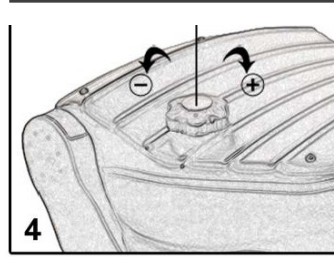

(TR) yapın1z.  
 (EN) - Do assembly with suitable capscrews which is MS or M10

hava tahliye olur.

adjusted automatically. When you pull the lever, the air discharges indicator.

(TR)  
 (EN) A-Adjust your backrest according to yourself.  
 B-Adjust your angle to right or left with turn table adjustable lever.  
 C-For optimum driving, adjust the seat's sledge fore and aft.

A -For a comfortable driving, turn the 'V' mechanic lumbar adjustment right or left.

A-You can adjust your armrest up and down. B-Adjust your armrest's angle for steering. C-Fasten your seat belt before driving.  
 D-Adjust the heating from low to high temperature.