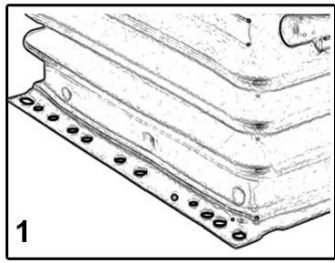

(TR) yapın1z.
(EN) - Do assembly with suitable capscrews which is MS or M10