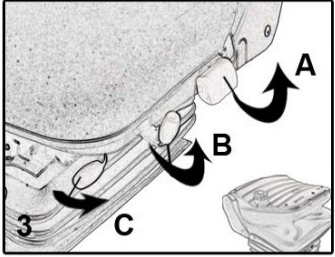

- 1- 12V-24V Electric cable
- 2- - Foldable armrest adjustable  
(Option)
- 3- Double Slideway adjustment lever
- 4- Manuel air valf
- 5- Horizontal suspension
- 6- Foldable armrest (Option)
- 7- Automatie seat belt two points (Option)
- 8- Backrest adjustment lever
- 9- Mechanical lumbar adjustment
- 10- Adjustable backrest extension (Option)

(TR) yapın1z.  
 (EN) - Do assembly with suitable capscrews which is MS or M10

hava tahliye olur.

adjusted automatically. When you pull the lever, the air discharges indicator.

(TR)  
 (EN) A-Adjust your backrest according to yourself.  
 B-Adjust your angle to right or left with turn table adjustable lever.  
 C-For optimum driving, adjust the seat's sledge fore and aft.