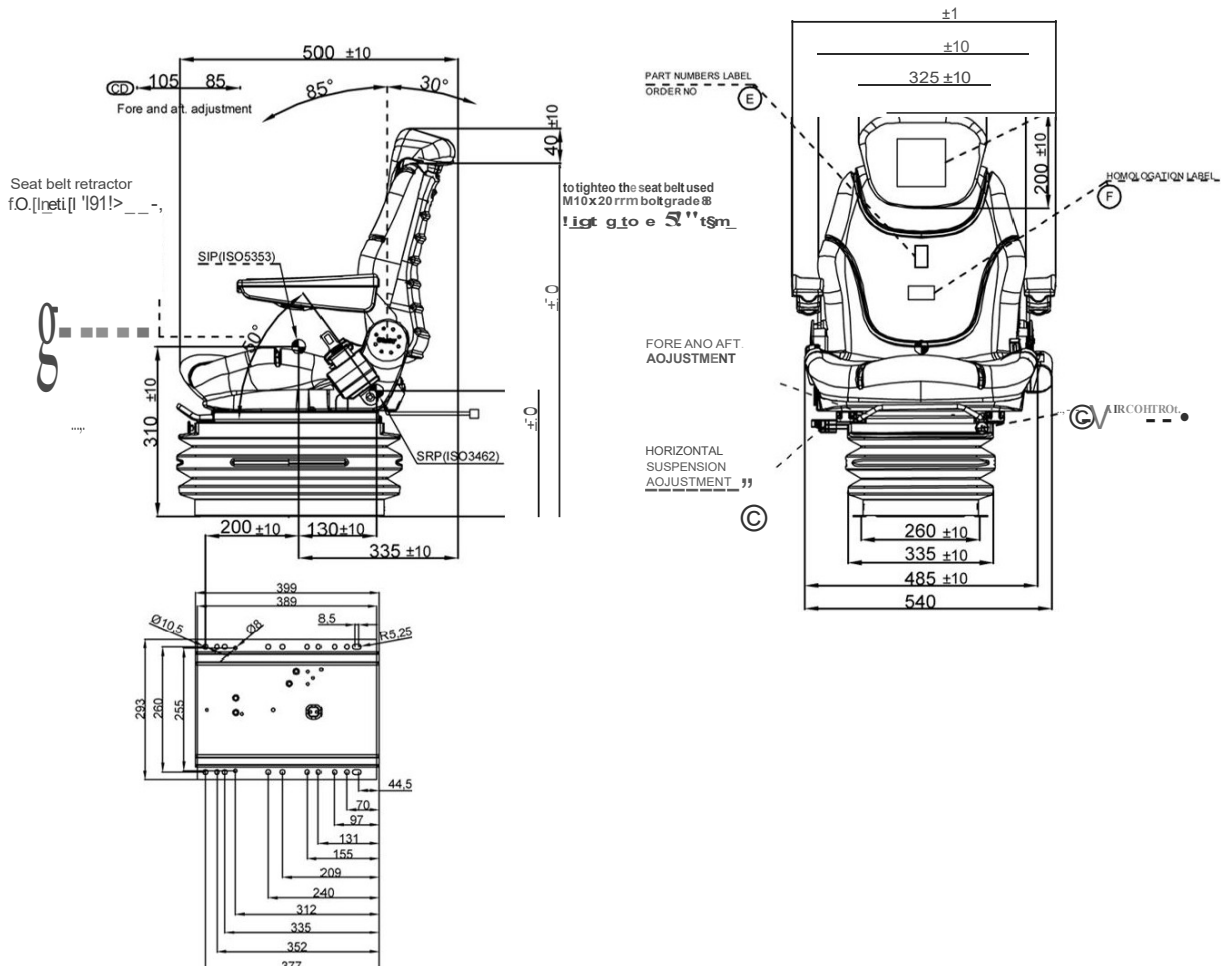

(TR) yapın1z.  
 (EN) - Do assembly with suitable capscrews which is MS or M10

hava tahliye olur.

adjusted automatically. When you pull the lever, the air discharges indicator.

(TR)  
 (EN) A-Adjust your backrest according to yourself.  
 B-Adjust your angle to right or left with turn table adjustable lever.  
 C-For optimum driving, adjust the seat's sledge fore and aft.

(EN) -Adjust your headrest according to yourself.

Part No	Part Name
58	Rubber Cover Center Piece
57	Valve
56	Horizontal Suspension Plastic
55	Horizontal Suspension Switch Plastic
54	Horizontal Suspension Switch Spring
53	Top Fixing Frame
52	Suspension Lock Frame
51	Rubber Cover
50	Compressor
49	Bottom Fixing Plate
48	Compressor Locker Clamps
47	Height Adjustment Spindle Plastic
46	Compressor Tilt Gear
45	Rubber Stopper
44	External Shearing
43	Height Adjustment Spindle Plastic
42	Plastic Roller
41	Profile Stopper
40	Air Spring
39	Seat Shock Absorber
38	Horizontal Shock Absorber
37	Slideway Adjustment Lever
36	M8x25 Bolt
35	Slideway Female
34	M8x25 Bolt
33	Slideway Male
32	M8x15 Bolt
31	Seat Belt Switch
30	Micro Switch
29	Slideway Springs
28	Seat Inner Plastic
27	Seat Cushion Foam
26	Polyurethane Armrest Right
25	Plastic Cover Right
24	Armrest Frame Right
23	Backrest Foam
22	Backrest Extension Foam
21	Backrest Extension Plastic
20	Backrest Extension Frame
19	Backrest Spring
18	Backrest Inner Plastic
17	Backrest Frame
16	Backrest Frame
15	Backrest Frame
14	Backrest Frame
13	Backrest Frame
12	Backrest Frame
11	Backrest Frame
10	Backrest Frame
9	Backrest Frame
8	Backrest Frame
7	Backrest Frame
6	Backrest Frame
5	Backrest Frame
4	Backrest Frame
3	Backrest Frame
2	Backrest Frame
1	Backrest Frame