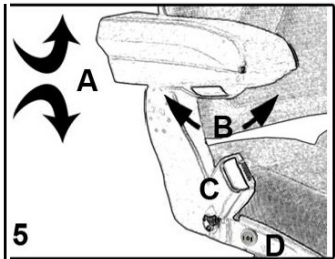

- 1- 12V-24V Electric cable
- 2- - Foldable armrest adjustable  
(Option)
- 3- Double Slideway adjustment lever
- 4- Manuel air valf
- 5- Horizontal suspension
- 6- Foldable armrest (Option)
- 7- Automatie seat belt two points (Option)
- 8- Backrest adjustment lever
- 9- Mechanical lumbar adjustment
- 10- Adjustable backrest extension (Option)

(TR) yapın1z.  
 (EN) - Do assembly with suitable capscrews which is MS or M10

hava tahliye olur.

adjusted automatically. When you pull the lever, the air discharges indicator.

(TR)  
 (EN) A-Adjust your backrest according to yourself.  
 B-Adjust your angle to right or left with turn table adjustable lever.  
 C-For optimum driving, adjust the seat's sledge fore and aft.

A -For a comfortable driving, turn the 'V' mechanic lumbar adjustment right or left.

A-You can adjust your armrest up and down. B-Adjust your armrest's angle for steering. C-Fasten your seat belt before driving.  
 D-Adjust the heating from low to high temperature.